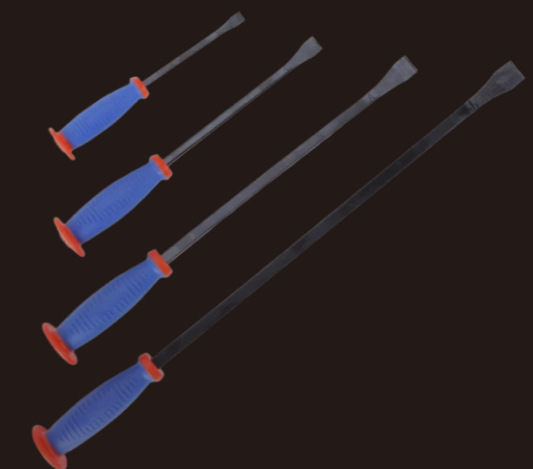

03

Car Snow Chain
Tow Rope
Car Roof Rack
Pry Bar