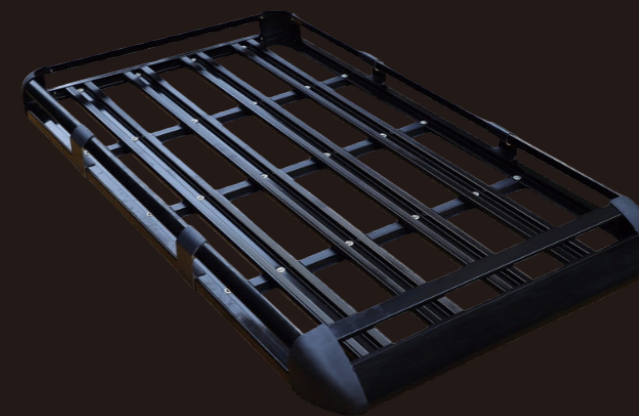

CT-26273

Preset Tire Pressure/Dual Digital Display/LED light/Slow flash/Fast flash/Tire Pressure Memory Function/Anti-scalding Design /Power Bank Function/Smart Jump Starter Function

03

Car Snow Chain
Tow Rope
Car Roof Rack
Pry Bar