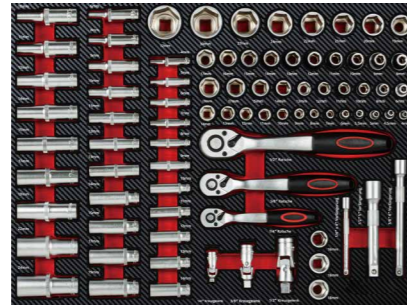

92Pcs Socket Set

Item NO. TM039