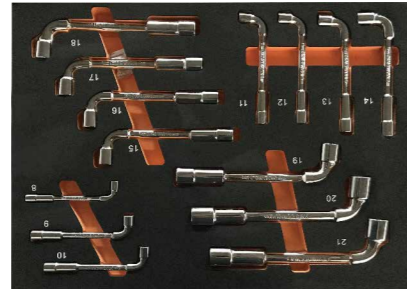

Item NO. TM017

20Pcs Combination Tools Set

Item NO. TM018

58Pcs Screwdriver Set

Item NO. TM019

54Pcs Socket And Wrench Wet

Item NO. TM020

14Pcs L Type Wrench