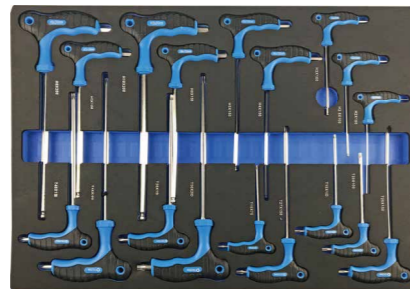

Item NO. TM007

21Pcs Screwdriver Set

Item NO. TM008

18Pcs T Type Screwdriver

Item NO. TM009

72Pcs 1/2" & 3/8" & 1/4" Socket And Ratchet Handle Set

Item NO. TM016

28Pcs Screwdriver Set