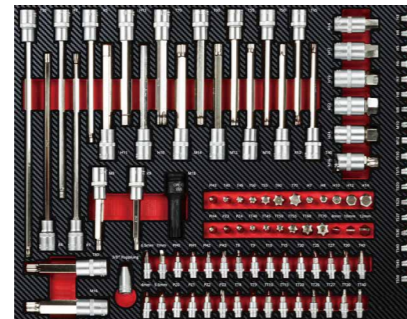

Item NO. TM042

10Pcs Pliers Set

Item NO. TM049

21Pcs Screwdriver Set

Item NO. TM050

25Pcs Screwdriver Set

Item NO. TM051

21Pcs Hammer And File Set