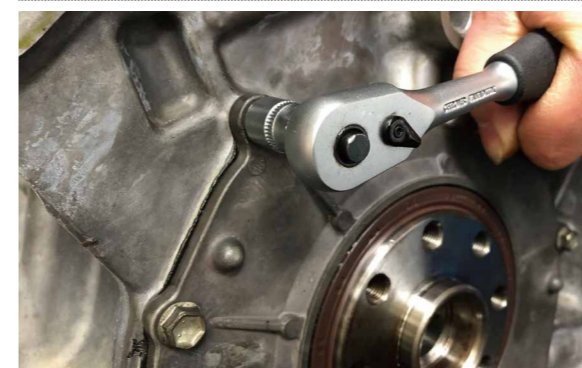

Item NO. HT3170

170Pcs Combination Tool Set

1xLong Nose Plier	6"
1xDiagonal Side Cutting Plier	6"
1xCombination Plier	7"
1xWater Pump Plier	10"
1xWire Stripper	225mm
1xTester	
4xScrewdriver	SL:5x75,6x100mm,PH1x75,2x100mm
9xHex Key Wrench	1.5,2.2,5,3,4,5,6,8,10mm
1xHacksaw	6"
3xSaw Blade	6"
1xUtility Knife	18mm Wide
10x Blade	18mm Wide
1xAdjustable Wrench	10"
9xCombination Spanner	8,10,11,12,13,15,17,19,22mm
1xCirclip Plier	6"
1xStraight Head	
1x90 Degree Head	
1x45 Degree Head	
6xPrecision Screwdriver	SL:1.4,2.0,2.4,3.0;PH:#0.#1mm
40xTerminals	
1xAluminum Spirit Level	10"
13xSocket 1/2"	1/2" Dr.10-32mm
13xSocket 1/4"	1/4" Dr.4-14mm
1xRatchet Handle	1/2", 72T
1xRatchet Handle	1/4", 72T
1/2" Extension Bar	5"
1/2" Extension Bar	10"
1x1/4" Extension Bar	2"
1x1/4" Extension Bar	4"
1x3-Way Adapter	1/2"
1xT-bar	1/4"
1xSpark Plug Socket	16mm
1xSpark Plug Socket	21mm
1xTape Measure	5m
1xUniversal Joint	1/2"
1xUniversal Joint	1/4"
1xMagnetic bits Holder	1/4" x65mm
1xRatchet bits driver	1/4" x145mm
1xBits Adapter	1/4" x30mm
1xBits Holder	1/4"
30xBits Set	
1xClaw Hammer	16 OZ
1xAluminum Case	
2xScaleboard	
1xEVA