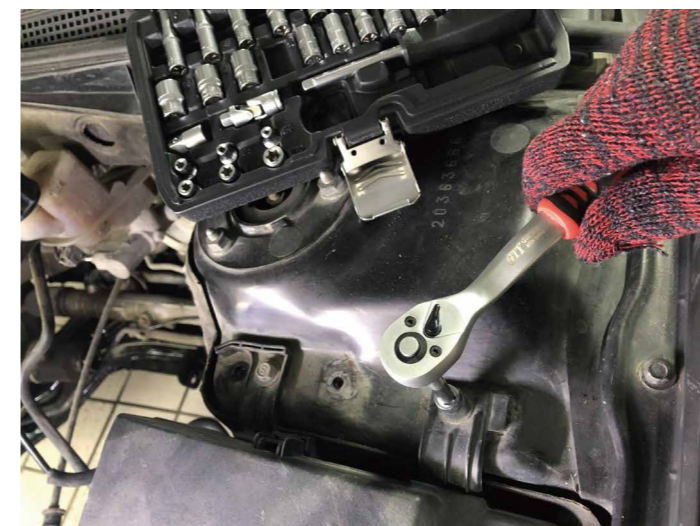

Swivel Ratchet Handle

Item No.	Size	Torque	Length	Teeth
HA20614	1/4"	62Nm	150mm	72

Item NO. HA207

Multi-drive Stubby Ratchet Handle

Item No.	Size	Torque	Length	Teeth
HA20714	1/4"	62Nm	110mm	45/72

Item NO. HA212

Dr.Extension Ratchet Handle (Quick Release)

Item No.	Size	Torque	Length	Teeth
HA21214	1/4"	62Nm	175-225mm	72
HA21238	3/8"	202Nm	218-320mm	72
HA21212	1/2"	512Nm	305-445mm	72

Item NO. HA213

Dr.Flexible head Ratchet Handle (Quick Release)

Item No.	Size	Torque	Length	Teeth
HA21314	1/4"	62Nm	180mm	72
HA21338	3/8"	202Nm	250mm	72
HA21312	1/2"	512Nm	250mm	72

Item NO. HA208

Ratchet Handle

Item No.	Size	Torque	Length	Teeth
HA20814	1/4"	62Nm	150mm	72/90
HA20838	3/8"	202Nm	200mm	72/90
HA20812	1/2"	512Nm	250mm	72/90

Item NO. HA209

Multi-drive Ratchet Handle

Item No.	Size	Torque	Length	Teeth
HA20901	1/4"*3/8"*1/2"	62*202*363Nm	180mm	72/90
HA20902	1/4"*3/8"	62*202Nm	180mm	72/90
HA20903	3/8"*1/2"	202*363Nm	180mm	72/90
HA20904	3/8"*1/2"	202*512Nm	250mm	72/90

Drive Flex Handle

Material:50BV30 Chrome Vanadium
Finsh:Satin Chrome Plated,Mirror Chrome Plated

Item No.	Size	L/inch	Item No.	Size	L/inch
HA30906	1/4"	6"	HA40915	1/2"	15"
HA30908	3/8"	8"	HA40917	1/2"	17"
HA30910	3/8"	10"	HA40924	1/2"	24"
HA30911	3/8"	11"			

Drive Flex Handle

Material:50BV30 Chrome Vanadium
Finsh:Satin Chrome Plated,Mirror Chrome Plated

Item No.	Size	L/inch	Item No.	Size	L/inch
HA50915	1/2"	15"	HA50910	1"	40"
HA50918	1/2"	18"			
HA50924	1/2"	24"			
HA50934	3/4"	40"			

Dr.Ratchet Handle(Quick Release)

Item No.	Size	Torque	Length	Teeth
HA21014	1/4"	62Nm	177mm	90
HA21038A	3/8"	202Nm	120mm	90
HA21038B	3/8"	202Nm	305mm	90
A21012	1/2"	512Nm	430mm	90

Telescopic L Handle

Item No.	Size	Torque	Length	Teeth
HA21114	1/4"	62Nm	150-200mm	/
HA21138	3/8"	202Nm	215-315mm	/
HA21112	1/2"	512Nm	380-520mm	/