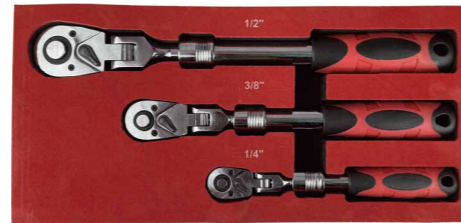

Item NO. HA216

3-PIECE EXTENSION RATCHET HANDLE SET

| Item No. | Size | Torque | Length | Teeth |
|----------|------|--------|-----------|----------|
| HA216 | 1/4" | 62Nm | 170-220mm | 45/72/90 |
| | 3/8" | 202Nm | 215-315mm | 45/72/90 |
| | 1/2" | 512Nm | 305-445mm | 45/72/90 |