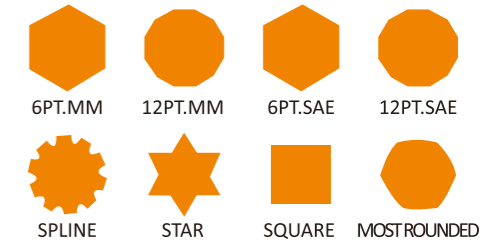

Item NO. HB211

1/4"Dr. Long Sockets

Material:50BV30 Chrome Vanadium
Finsh:Satin Chrome Plated/Mirror Chrome Plated

ITEM NO.	S/mm	S/inch	H/mm	L/mm	G
HB21104	4	5/32	11.8	50	20
HB21105	5	3/16	11.8	50	21
HB21106	6	1/4	11.8	50	23
HB21107	7	9/32	11.8	50	23
HB21108	8	5/16	11.8	50	24
HB21109	9	11/32	12.8	50	29
HB21110	10	3/8	14.5	50	38
HB21111	11	7/16	15.8	50	44
HB21112	12		16.8	50	53
HB21113	13	1/2	17.8	50	51
HB21114	14	9/16	19.8	50	68