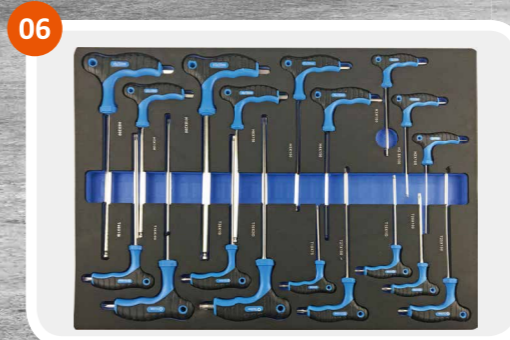

Item NO. HT4010

90Pcs Tool Set

- 13Pcs 1/4" Hex Socket Spanner Inserts 4 mm - 14 mm
- 1Pc 1/4" Bit Holder
- 9Pcs 1/4" Bit Insert
- 1Pc 1/4" Universal Joint
- 1Pc 1/4" Reversible Ratchet
- 1Pc 1/4" Extension
- 1Pc 1/4" Flexible Extension, 6"
- 1Pc 1/4" Screwdriver
- 1Pc 1/4" Sliding Adapter
- 3Pcs Allen Key 1, 5, 2, 2.5 mm
- 1Pc Tape Measure 3 m
- 1Pc Precision Spirit Level Magnetic 230 mm
- 1Pc Hammer
- 18Pcs Bit Inserts 50 mm
- 20Pcs Bit Inserts 25 mm
- 1Pc Water Pump Pliers
- 1Pc Adjustable Wrench
- 1Pc Combination Pliers
- 1Pc Flat Pliers
- 1Pc Metal Hacksaw
- 2Pcs Replacement Saw Blades, Metal Hacksaw
- 2Pcs Precision Screws SL2.5x50mm, PH00x50mm
- 6Pcs Screwdriver 3x75mm, 4x100mm, 6.5x125mm, 8x150mm, PH1x80mm, PH2x100mm
- 1Pc Voltage Tester
- 1Pc Transport Case