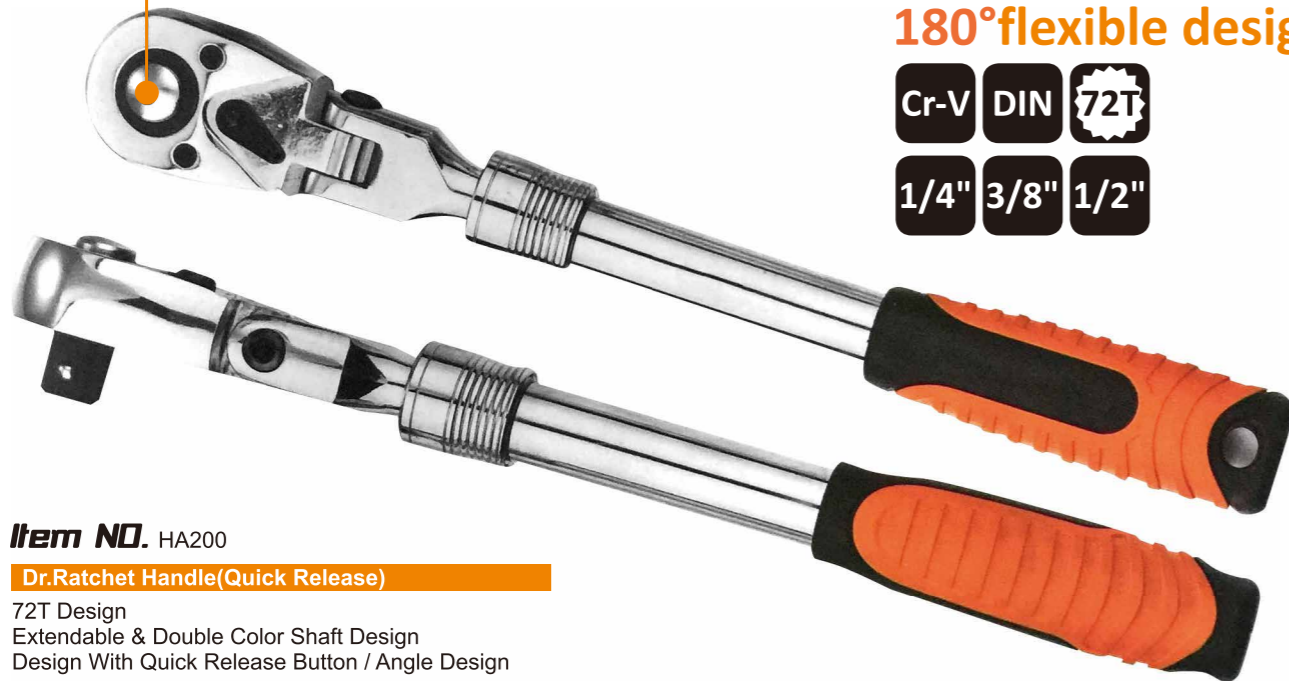

180°flexible design

Cr-V DIN 72T
1/4" 3/8" 1/2"

Item NO. HA200

Dr.Ratchet Handle(Quick Release)

72T Design
Extendable & Double Color Shaft Design
Design With Quick Release Button / Angle Design

TELESCOPIC CONTROL