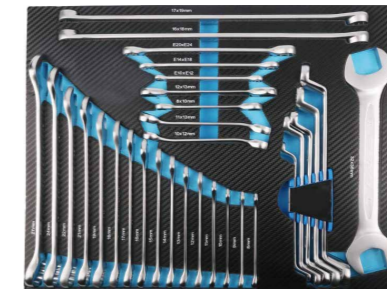

Item NO. TM027

Socket And Hammer Combination Set

Item NO. TM034

22Pcs Combination Set

Item NO. TM035

31Pcs Spanner Set

Item NO. TM036

114Pcs Bits And Screwdriver Set